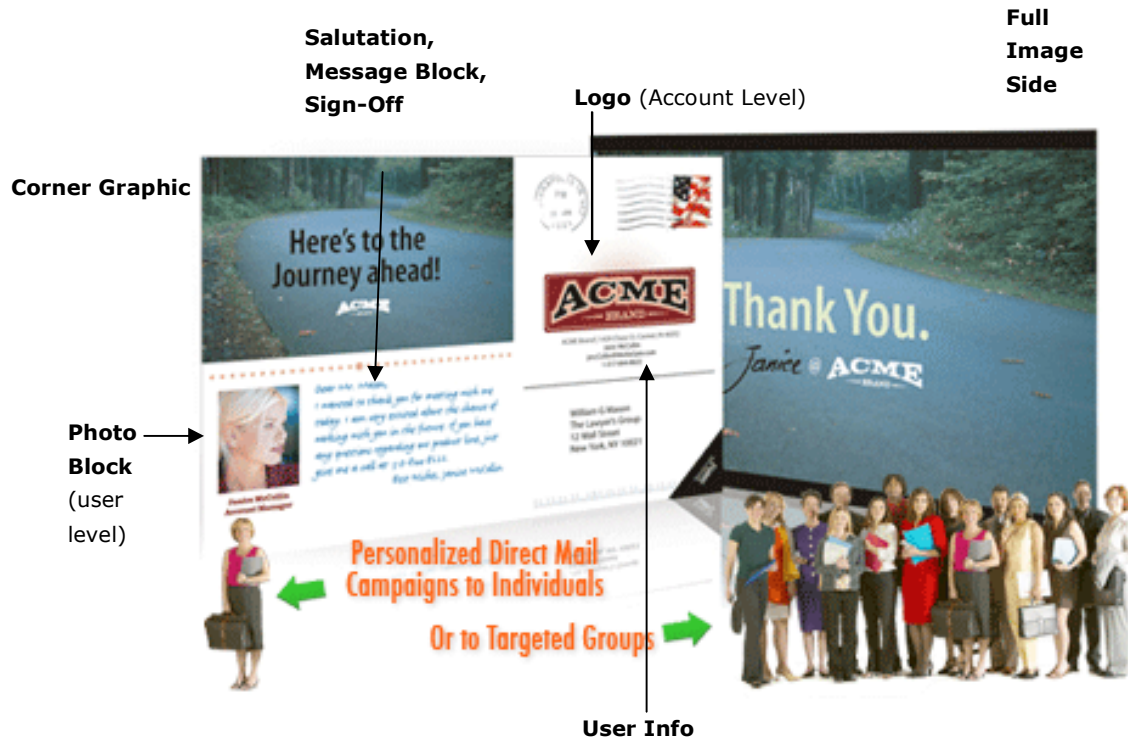

Summary of Art Specifications: Personal Jumbo

File Specifications:
 JPEG format
 RGB
 300 dpi
 1/8" bleeds when applicable
 Submit exact page size

Description	Page Size (Art)	After Trim	1/8" Bleed
Corner Graphic	5" x 3"	4.875 x 2.875	Top and Left
Logo Block	3.25 x 1.25	No Trim	N/A
Photo Block *	1.125 x 1.75	No Trim	N/A
Full Image Graphic	8.75 x 5.75	8.5 x 5.5	All Sides

* Caption optional. Add as part of graphic.

Corner Graphic: Single graphic 5 x 3 pre-trim. Often the card's theme or grabber.

Salutation: 50 Characters. Supports mail merge, precise formatting important.

Sign-off: single line, 50 characters.

Logo: one archived for Account. Upload at 3.25 x 1.25.

Full Image Side: a single graphic often doing the card's heavy lifting in terms of information. 8.75 x 5.75 pre-trim.

User Info: 4 lines delivered from Account data for return address, followed by 4 lines x 50 characters for phones, website, etc. All archived.

Photo Block: supports greater sense of personalization by sending User; other graphics can be subbed. Upload at page size 1.125 x 1.75.